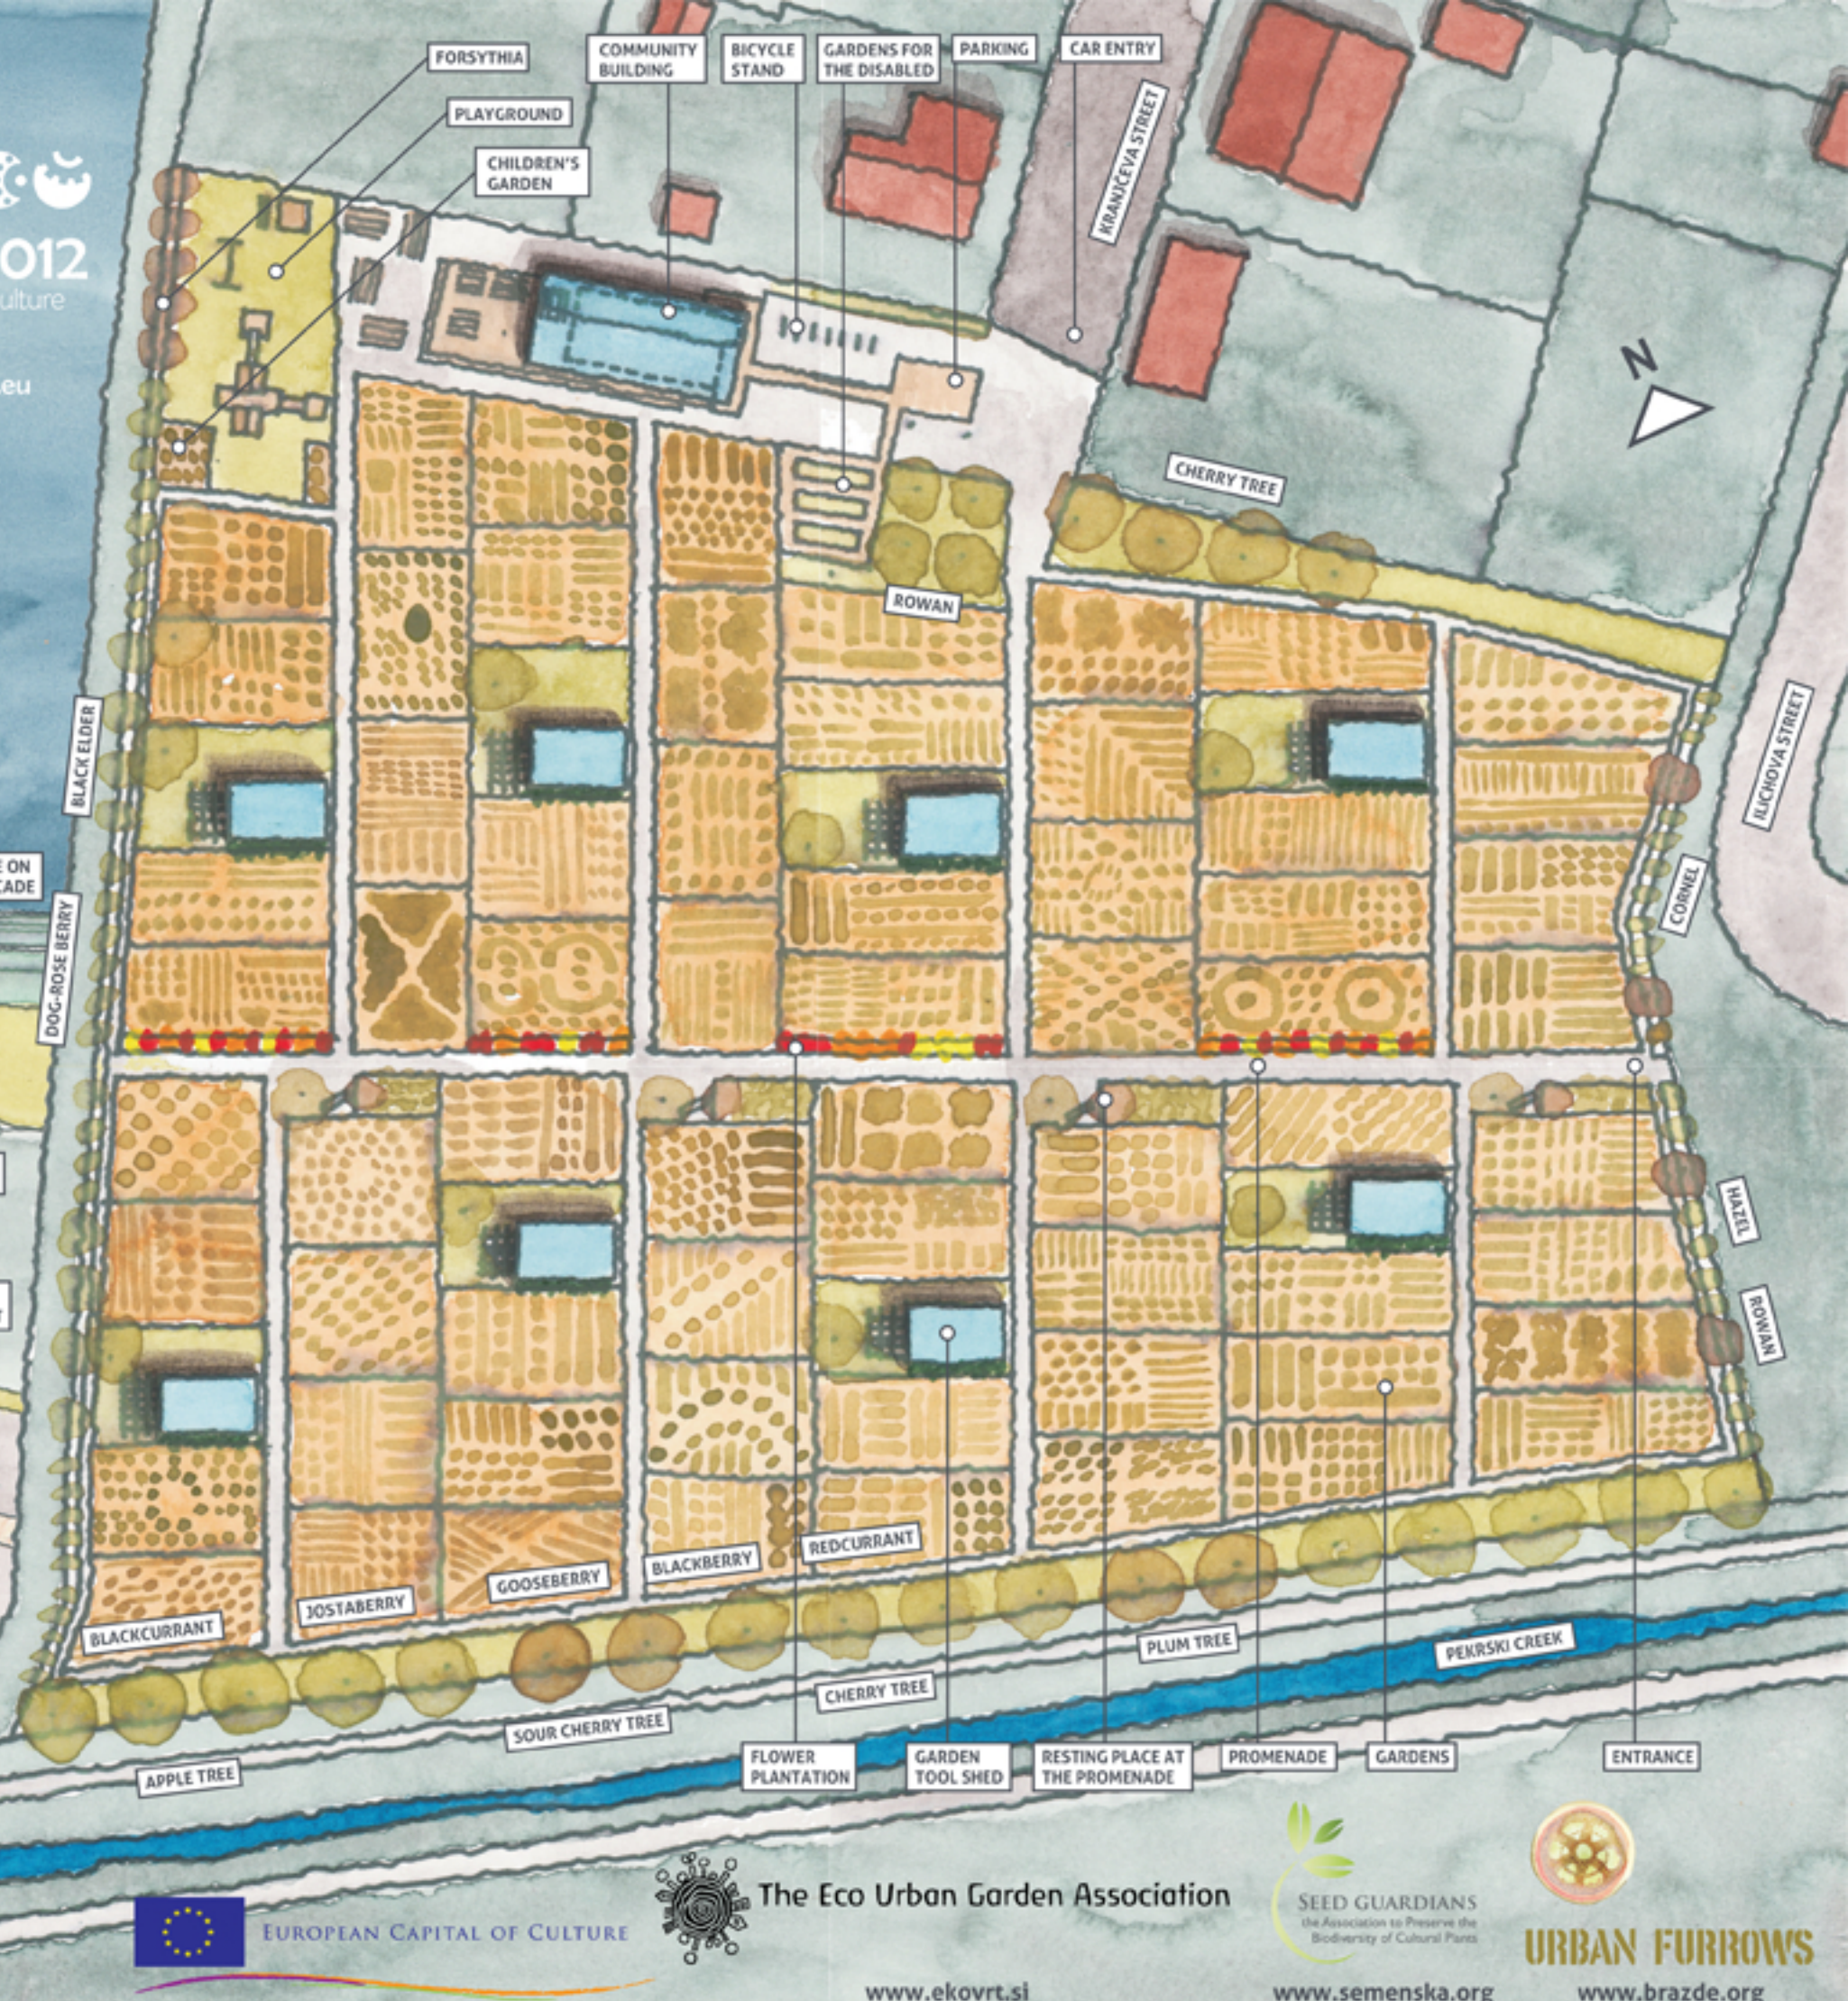

COMMUNITY ECO URBAN GARDEN

www.maribor2012.eu

GARDEN TOOL SHED

GARDEN TOOL STORAGE
1500 L RAINWATER TANK
PERGOLA WITH KIWI
BENCHES FOR RESTING AND GATHERING
INDIGENOUS FRUIT TREE

COMMUNITY BUILDING

PLAYGROUND
GATHERING TERRACE
LECTURE ROOM FOR 80 PEOPLE
PHOTOVOLTAIC MODULE
5000 L RAINWATER TANK
BICYCLE STAND
DRY TOILET

RESTING PLACE AT THE PROMENADE

FLOWER PLANTATION
SHRUB PLANTATIONS: HAZEL, BLACKBERRY, JOSTABERRY, RASPBERRY, GOOSEBERRY
BENCH
INDIGENOUS FRUIT TREE

www.ekovrt.si

www.semenska.org

www.brazde.org