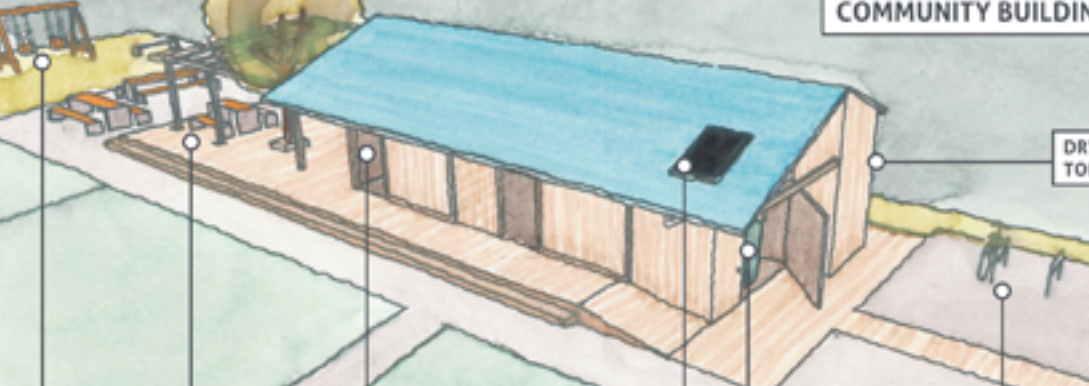

COMMUNITY ECO URBAN GARDEN

www.maribor2012.eu

GARDEN TOOL SHED

GARDEN TOOL STORAGE
1500 L RAINWATER TANK
PERGOLA WITH KIWI
BENCHES FOR RESTING AND GATHERING
INDIGENOUS FRUIT TREE

COMMUNITY BUILDING

PLAYGROUND
GATHERING TERRACE
LECTURE ROOM FOR 80 PEOPLE
PHOTOVOLTAIC MODULE
5000 L RAINWATER TANK
BICYCLE STAND
DRY TOILET

RESTING PLACE AT THE PROMENADE

FLOWER PLANTATION
SHRUB PLANTATIONS: HAZEL, BLACKBERRY, JOSTABERRY, RASPBERRY, GOOSEBERRY
BENCH
INDIGENOUS FRUIT TREE

www.ekovrt.si

www.semenska.org

www.brazde.org